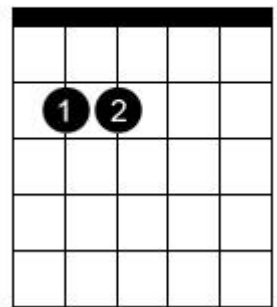

Chord diagram for Harder Than Stone

Alternative chords and fingering for Harder Than Stone

Dsus2

G

D/F#

Em

Dadd2/F#

C/G