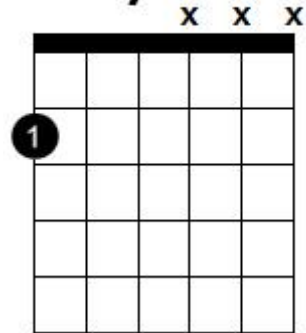

Chord diagram for Harder Than Stone

Alternative chords and fingering for Harder Than Stone

Dsus2

G

D/F#

Em

Dadd2/F#

C/G