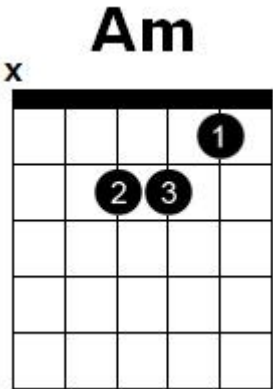

Chord diagram for Harder Than Stone

Alternative chords and fingering for Harder Than Stone

Dsus2

G

D/F#

Em

Dadd2/F#

C/G